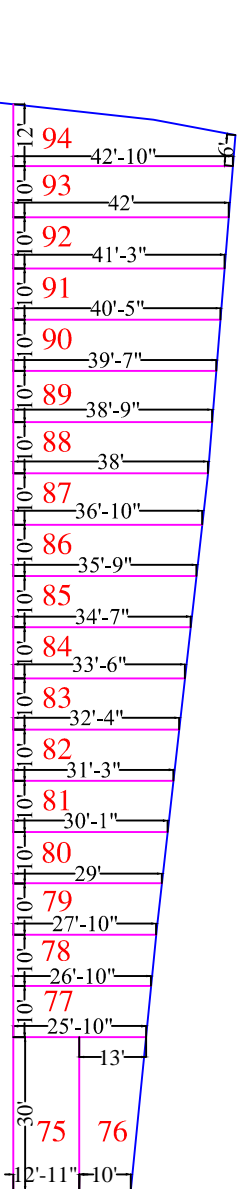

# " GAUTAM MARKET "

AT - VILL GRAM DUNGARIKALA, BAGAS MOD

THE JOBNER JAIPUR (RAJ.)

KHASRA NO. 67/1, 67/3

TO BAGAS KHATU SHYAM JI

ROAD 165'-00" WIDE

19	20
18	21
17	22
16	23
15	24
14	25
13	26
12	27
11	28

ROAD 30'-00" WIDE

59	60
58	61
57	62
56	63
55	64
54	65
53	66
52	67
51	67

ROAD 30'-00" WIDE

ROAD 30'-00" WIDE

10	29
9	30
8	31
7	32
6	33
5	34
4	35
3	36
2	37
1	38

ROAD 30'-00" WIDE

50	68
49	69
48	70
47	71
46	72
45	73
44	74
39	40
41	42
43	

ROAD 30'-00" WIDE

ROAD 264'-00" WIDE

ROAD 264'-00" WIDE

RENEWAL TO

TO CHOMU