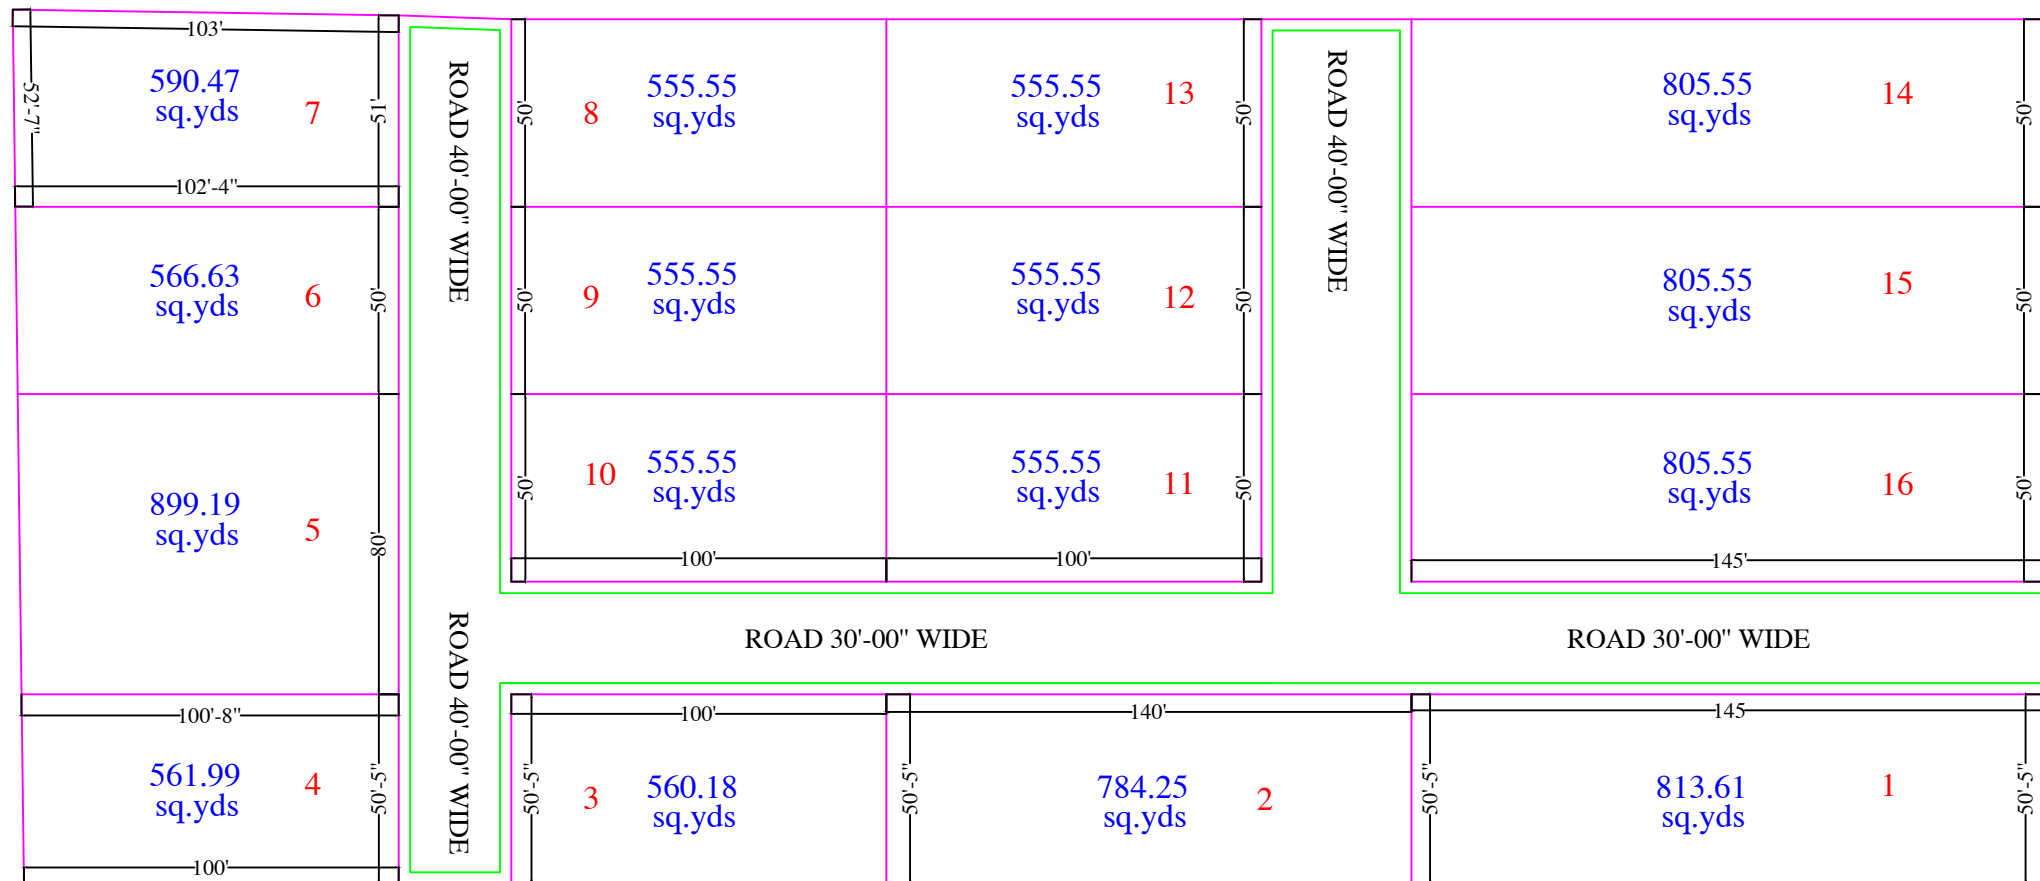

JAIPUR TO JODHPUR HIGHWAY ROAD 300'-00" WIDE

TO JOBNER

TO KALWAR

JAIPUR TO JODHPUR HIGHWAY ROAD 300'-00" WIDE

" PIPI FARMS "

AT - VILL CHARANWAS MANDA, ROAD, JAIPUR (RAJ.)

TO LALPURA

ROAD 100'-00" WIDE

ROAD 100'-00" WIDE

TO HINGONIYA

ROAD 100'-00" WIDE

MANDA TO