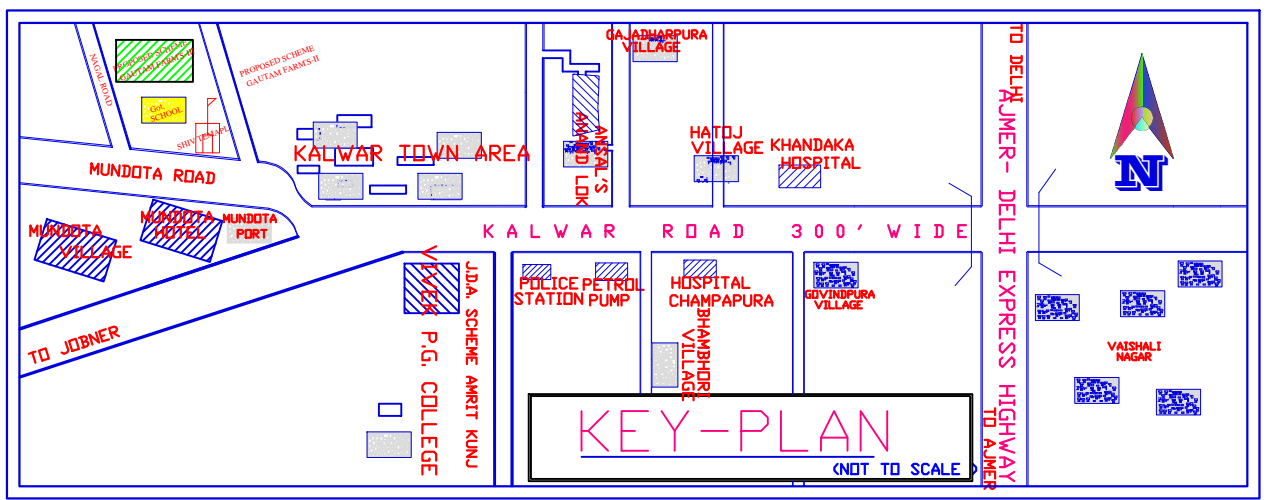

LOYUT PLAN OF

# " GAUTAM FARM-III "

AT- KALWAR, MUNDOTA THE. JALSU JIAPUR. (RAJ.)

KHASRA NO.....

TO NAGAL  
**ROAD 80'-00" WIDE**  
 TO MUNDOTA  
**ROAD 80'-00" WIDE**

ROAD AREA = 4169.78  
 PLOT AREA = 11396.85  
 TOTAL AREA = 15566.63