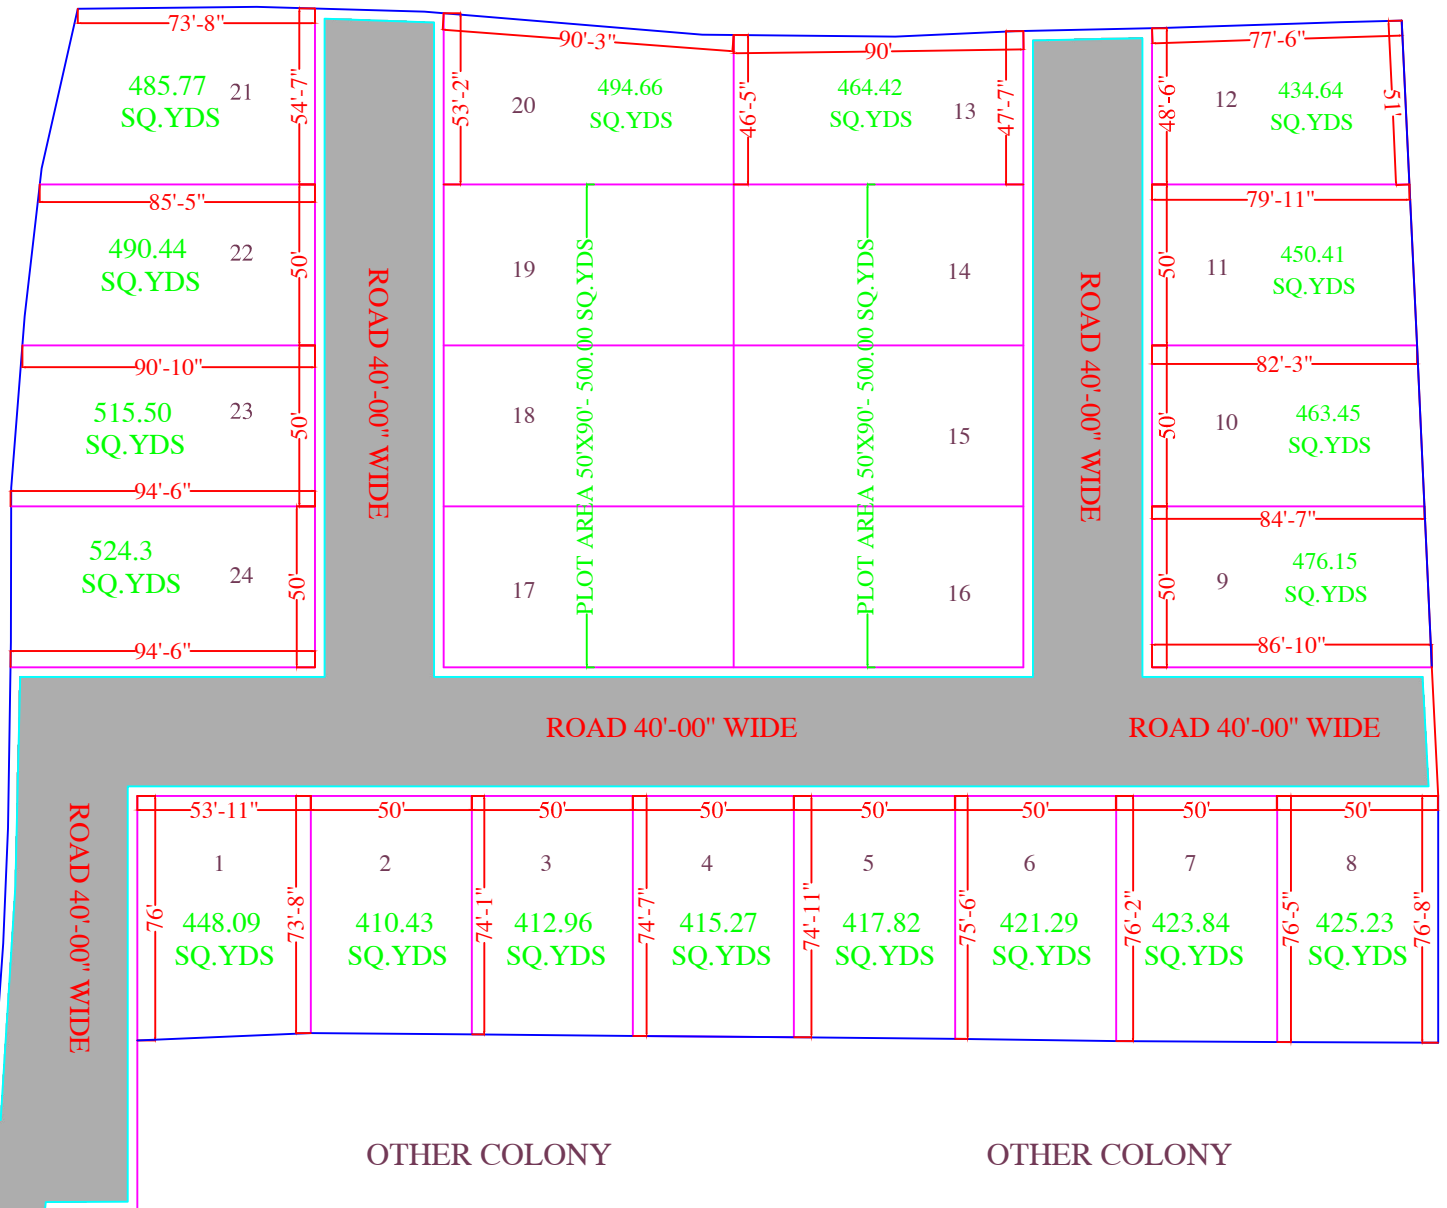

LOYUT PLAN OF

# " GAUTAM FARM-III "

AT- KALWAR, MUNDOTA THE. JALSU JIAPUR. (RAJ.)

KHASRA NO.....

TO NAGAL  
**ROAD 80'-00" WIDE**  
 TO MUNDOTA  
**ROAD 80'-00" WIDE**

ROAD AREA = 4169.78  
 PLOT AREA = 11396.85  
 TOTAL AREA = 15566.63