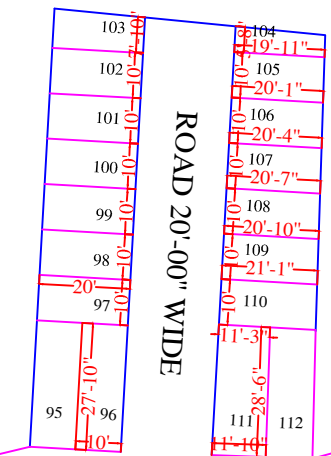

BABA MARKET

AT- VILL DHINPUR TH. DATARAMGAD, SIKAR (RAJ.)

DATARAMGAD TO
ROAD 160'-00" WIDE

ROAD 160'-00" WIDE

TO KHATU SHYAM

ROAD 30'-00" WIDE

ROAD 40'-00" WIDE

ROAD 40'-00" WIDE

ROAD 20'-00" WIDE

ROAD 30'-00" WIDE

10'X25' = 27.77 SQ.YDS