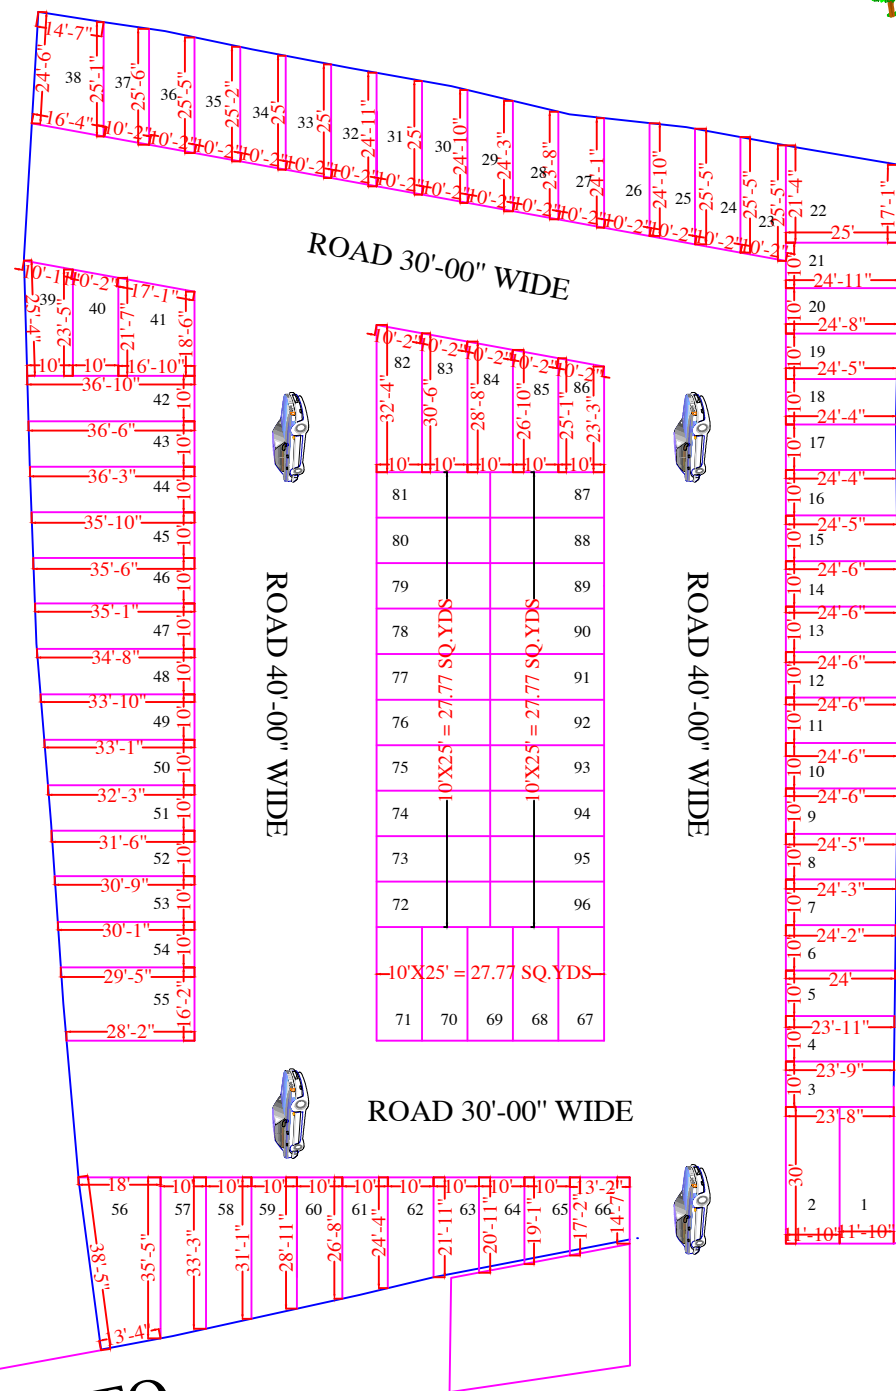

BABA MARKET

AT- VILL DHINPUR TH. DATARAMGAD, SIKAR (RAJ.)

DATARAMGAD TO
ROAD 160'-00" WIDE

ROAD 160'-00" WIDE

TO KHATU SHYAM

ROAD 30'-00" WIDE

ROAD 40'-00" WIDE

ROAD 40'-00" WIDE

ROAD 20'-00" WIDE

ROAD 30'-00" WIDE

10'X25' = 27.77 SQ.YDS